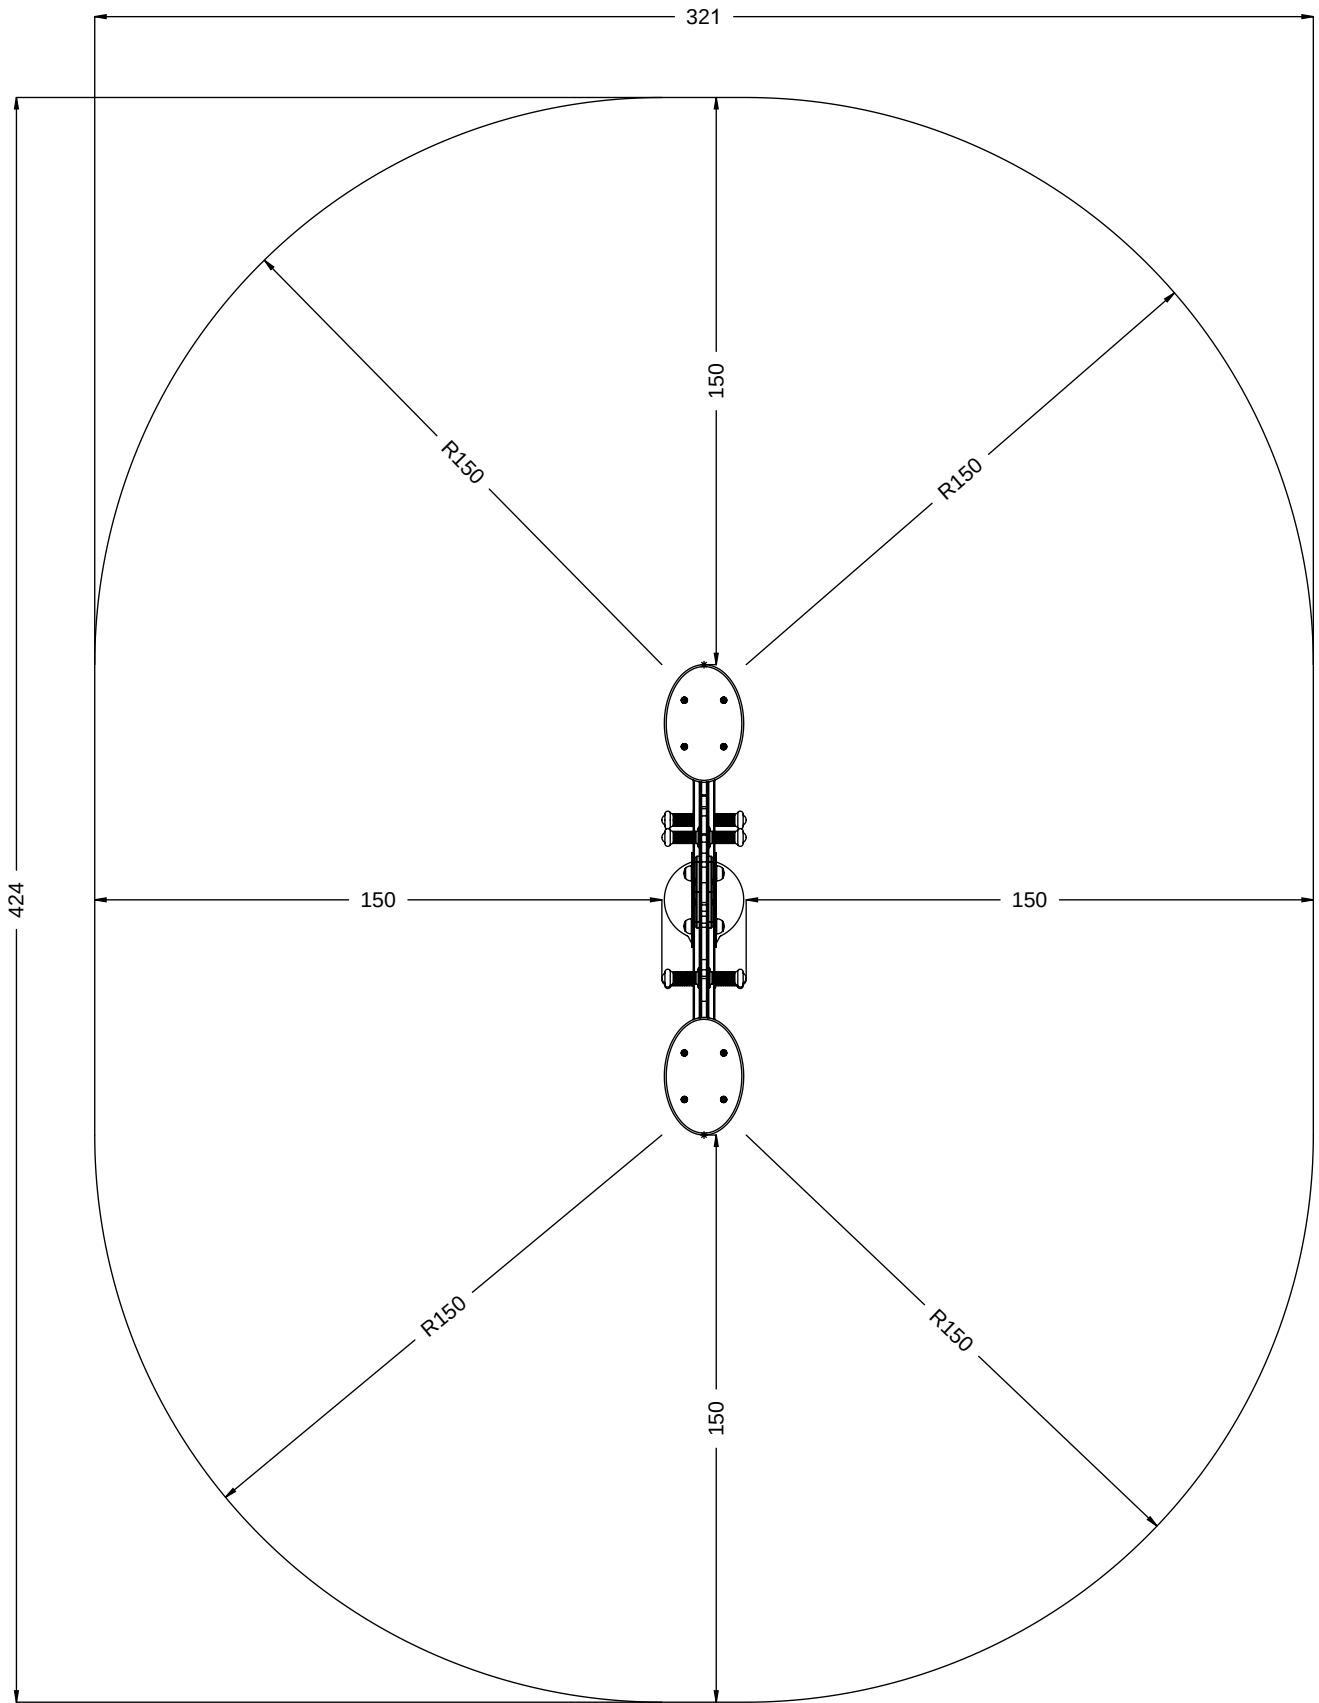

[cm]

vinci
play